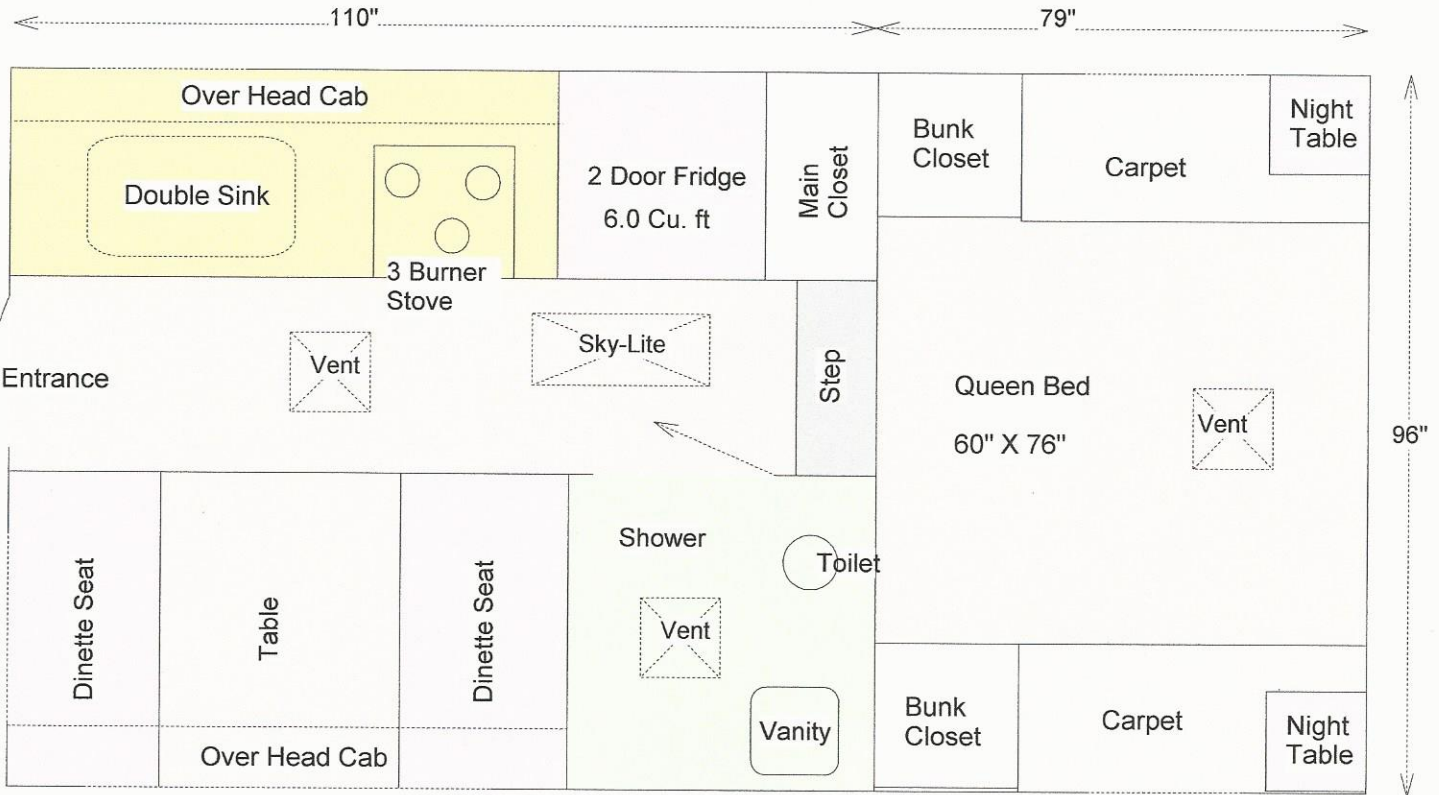

90FW Camper

SPECIFICATION

Basement 48" X 110 1/4"
 Floor 58" X 109"
 Inside Height 78"
 Bed Height 45"
 Slope Roof Construction
 Wrap Around Fiberglass Front Cab
 Dry Weight 1962 Lbs
 Fresh Water Tank 37 Gal
 Grey Tank 34 Gal
 Black Tank 24 Gal

STANDARD FEATURE

Furnace 17,000 BTU
 Fridge 6.0 cu.ft 2 Door
 6 Gal DSI Water Heater
 Stove 3 Burner C/W Oven
 30 Amp Power Converter
 Gas Leak Detector
 Carbon Detector
 Smoke Detector
 Power Roof Vent
 Full Fiberglass Shower
 Fully Insulated
 Laminated Construction
 Smooth Fiberglass

OPTIONS

Happijacs
 Electric Happijacs
 Outside Shower
 Bunk Closets
 Night Table & Front End
 Rear Awning
 Roof Rack & Ladder
 AM/FM CD Player
 Bumper / Folding 2 step
 Bronze Windows
 Thermo Windows
 TV & Cable Outlet
 Sky-Lite
 Fantastic vent
 Air Conditioning