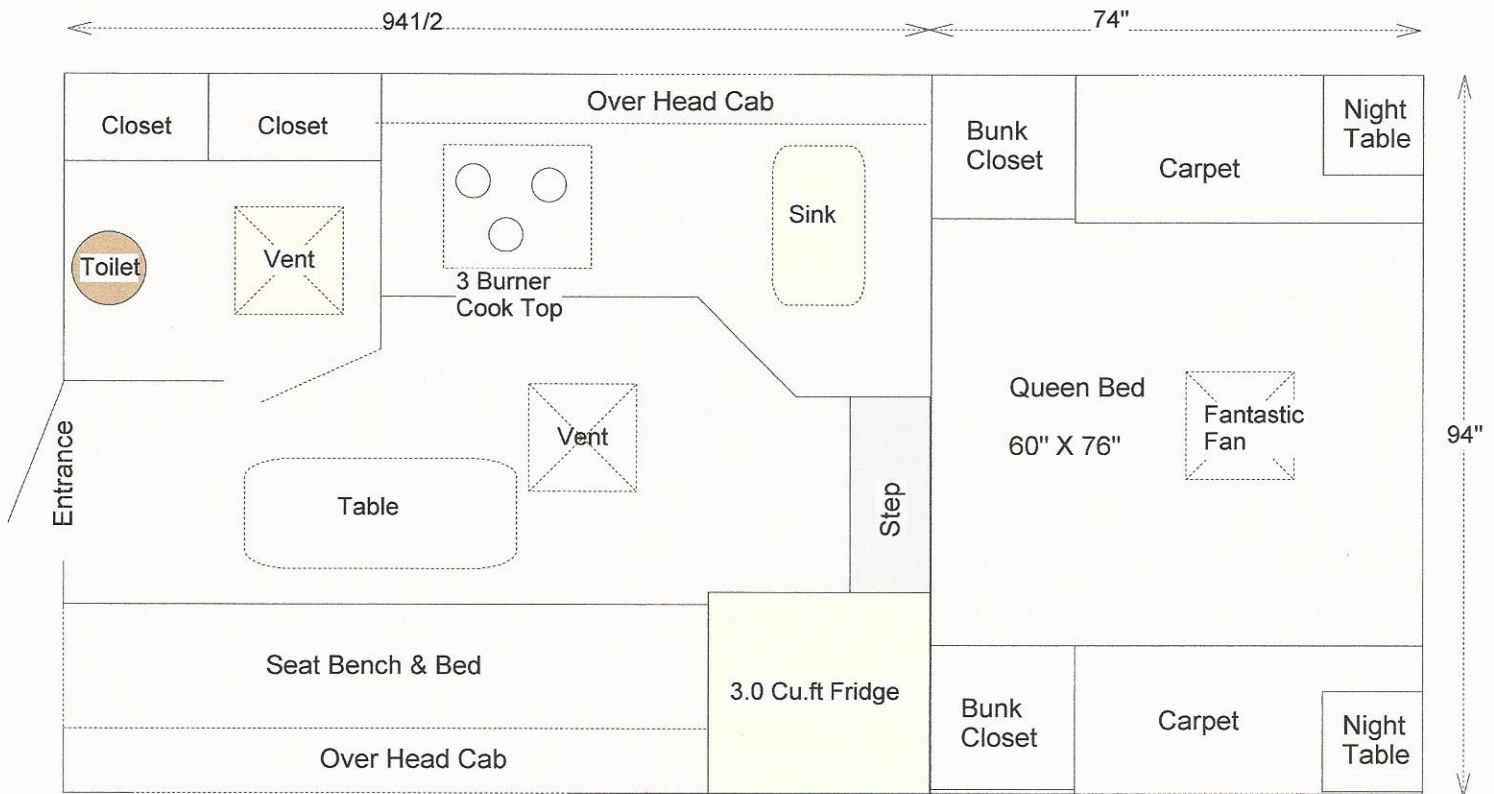

80W Camper

SPECIFICATION

Base Box 48" X 94 1/2"
 Floor 48" X 94 1/2"
 Inside Height 78"
 Bed Height 36"
 Slope Roof Construction
 Dry Weight 1260 Lbs
 Fresh Water Tank 60 L
 Black Tank 12 Gal. US

STANDARD FEATURE

Furnace 12,000 BTU
 Fridge 3.0 cu. ft 1 Door
 3 Burner Cook Top
 30 Amp Power Converter
 Gas Leak Detector
 Carbon Detector
 Smoke Detector
 Fully Insulated
 Laminated Construction
 Smooth Fiberglass

OPTIONS

Happijacs
 Electric Happijacs
 Outside Shower
 Bunk Closets
 Night Table & Front End
 6 Gal DSI Water Heater
 Rear Awning
 Power Roof Vent
 Roof Rack & Ladder
 Fantastic Fan
 Camper 4 Step
 Sky-Lite
 Air Conditioning
 6 Volt Or 12 Volt Battery